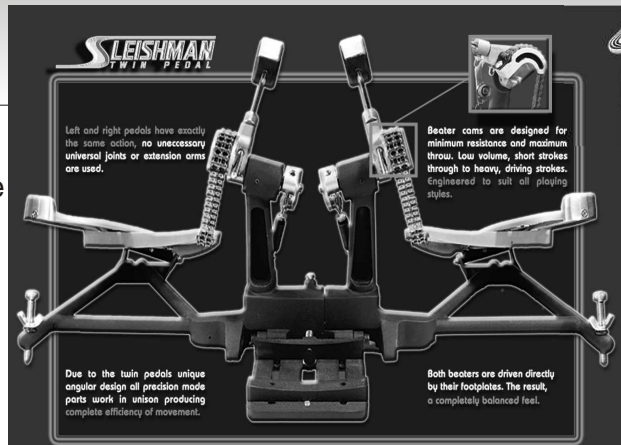

STP-Sleishman
Twin Pedal w/Case
Retail USD
$799.00